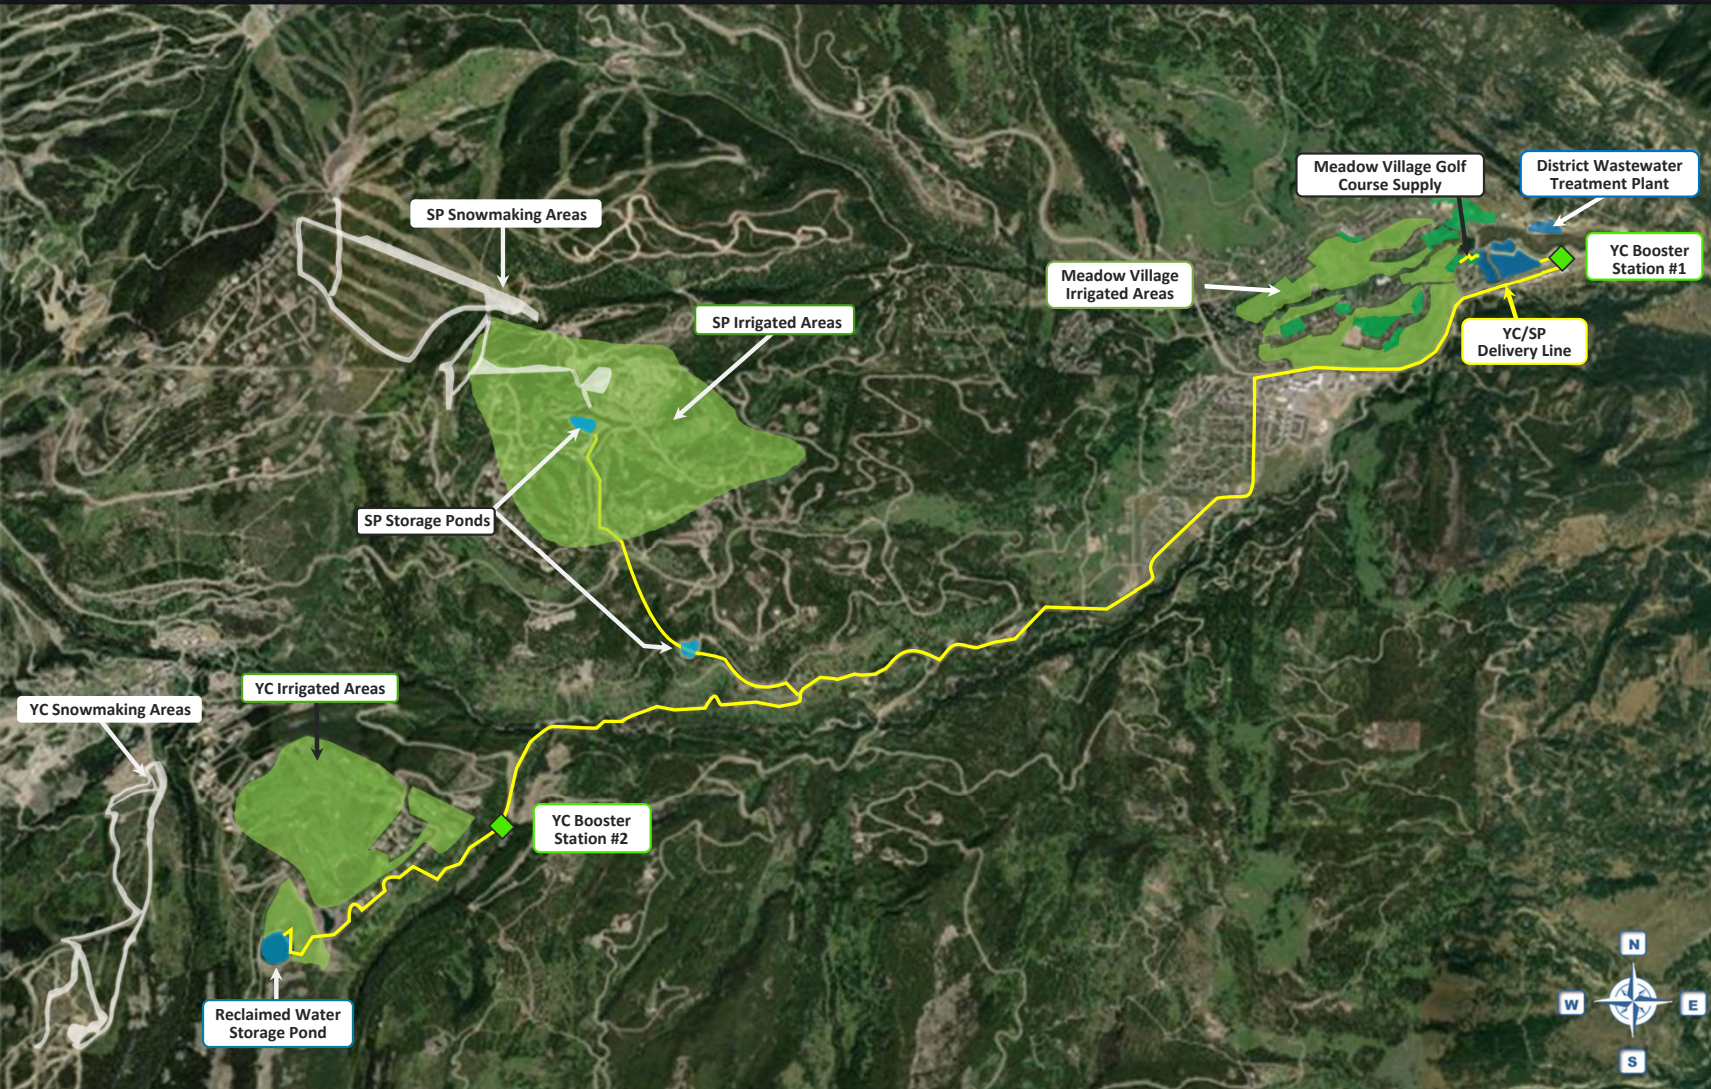

Big Sky, Montana

Reclaimed Water Reuse in Big Sky

- District Wastewater Treatment Plant**
- YC Irrigated Areas**
- Meadow Village and SP Irrigated Areas**
- Water Reuse Infrastructure**
- YC and SP Snowmaking Areas**

TOGGLE ON