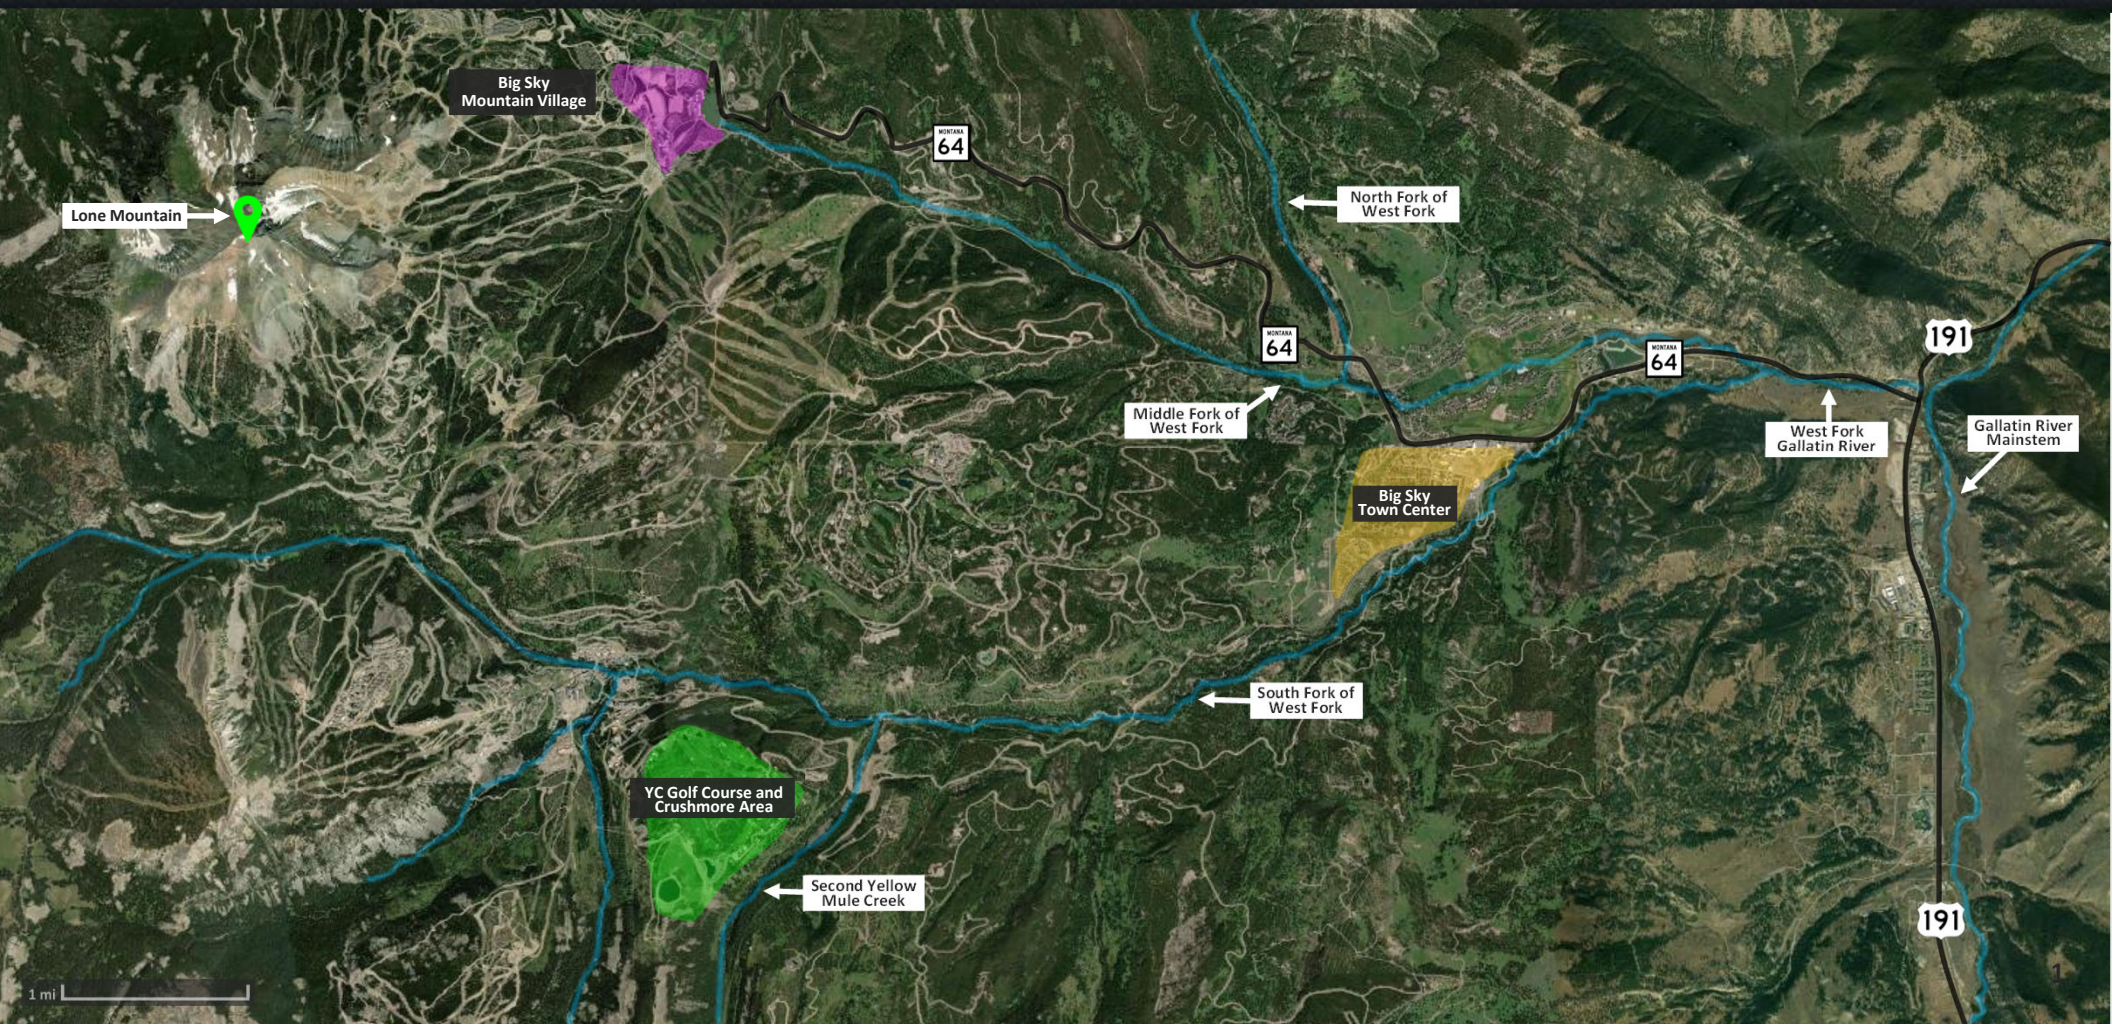

Big Sky, Montana

Reclaimed Water Reuse in Big Sky

- District Wastewater Treatment Plant**
- YC Irrigated Areas**
- Meadow Village and SP Irrigated Areas**
- Water Reuse Infrastructure**
- YC and SP Snowmaking Areas**

TOGGLE ON